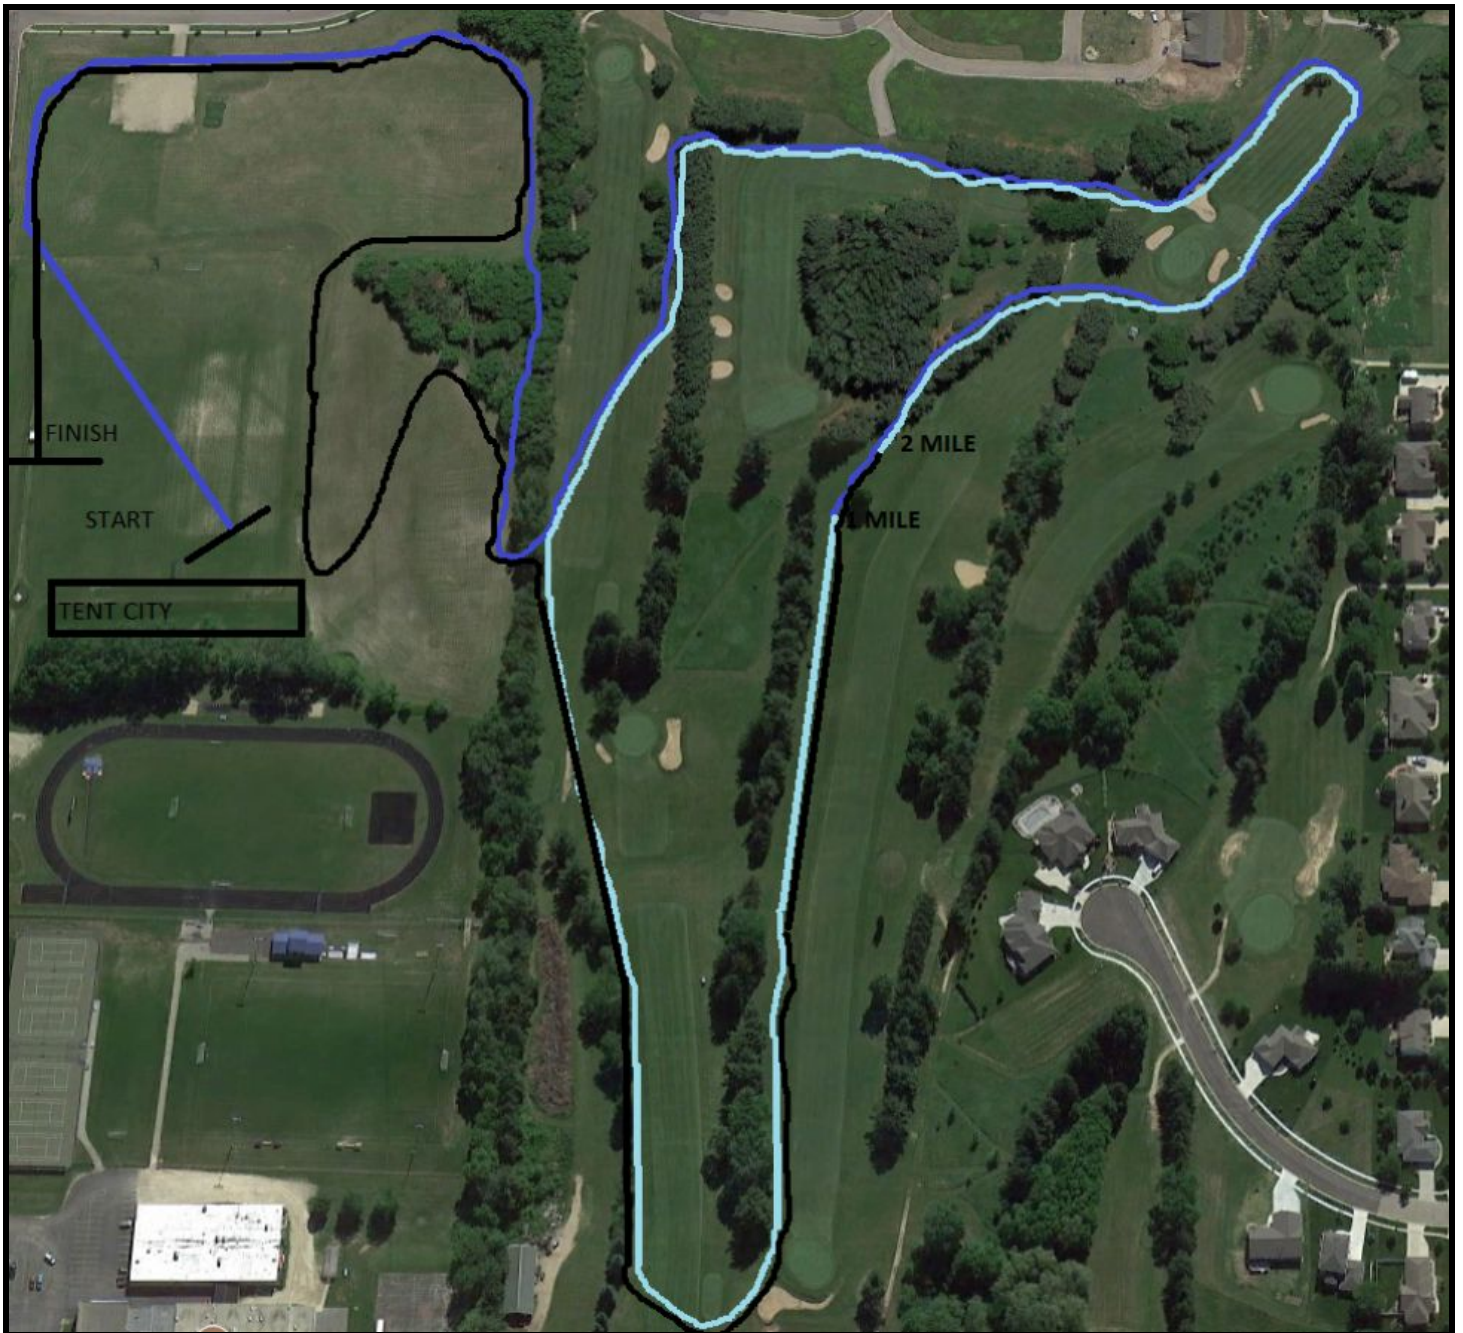

Lakeside Invitational

2020 Course Map

FIRST MILE - BLUE

SECOND MILE - LIGHT BLUE

FINAL MILE - BLACK

Course is located off of E Lake Park Pl. The start/finish area and tent city is located just east of Lake Mills High School's track facility. Street parking is available on the south side of E. Lake Park Place (closest to the course) or on Pinnacle Dr. adjacent to the disc golf area.

Remind all spectators to stay off the golf course and away from the start/finish area.