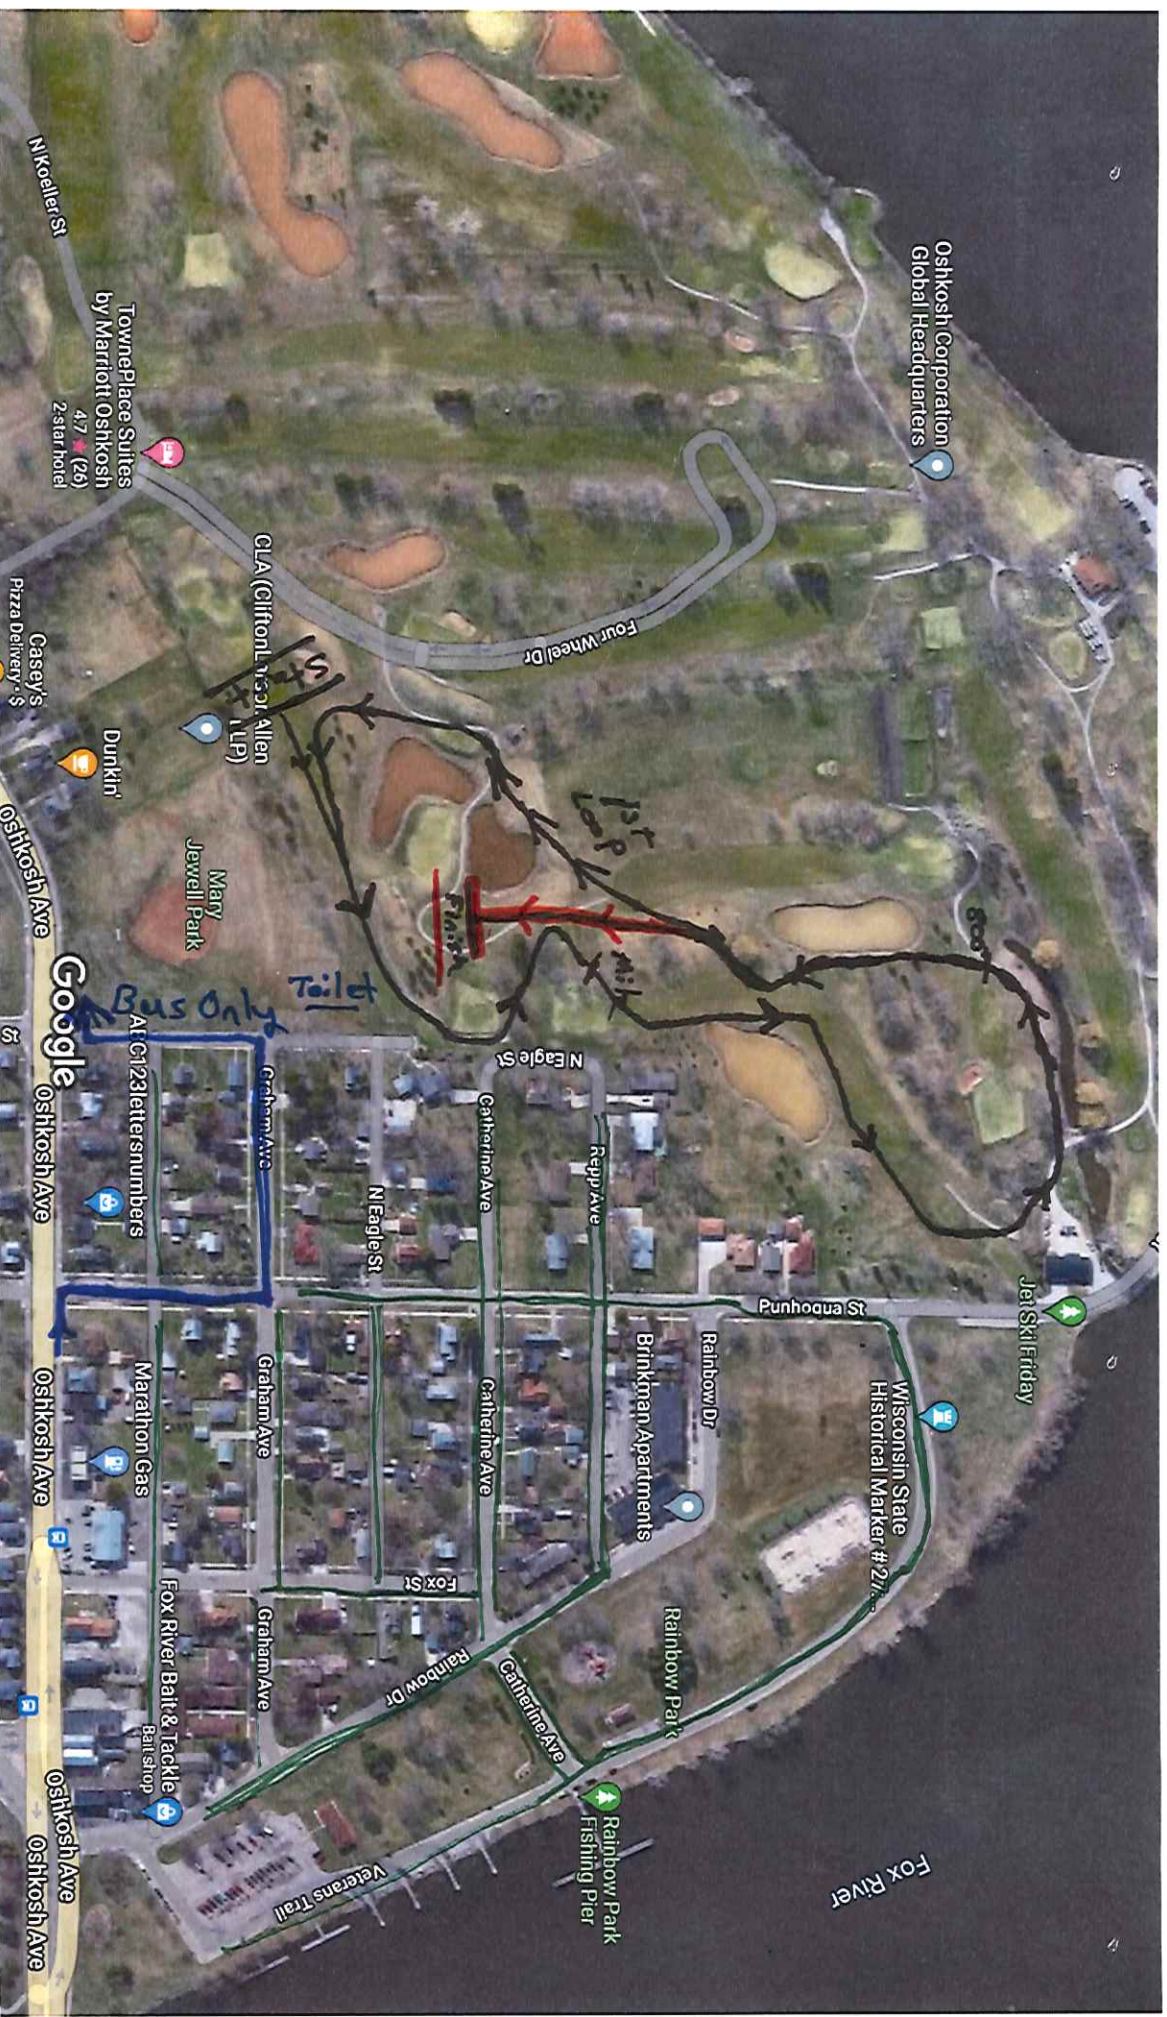

- 2 Loop Course - Mile on 2nd Loop
- **To Finish**
- **Bus Route - Bus Parking along N Eagle**
- **Spectator Parking**

Map data ©2022 200 ft